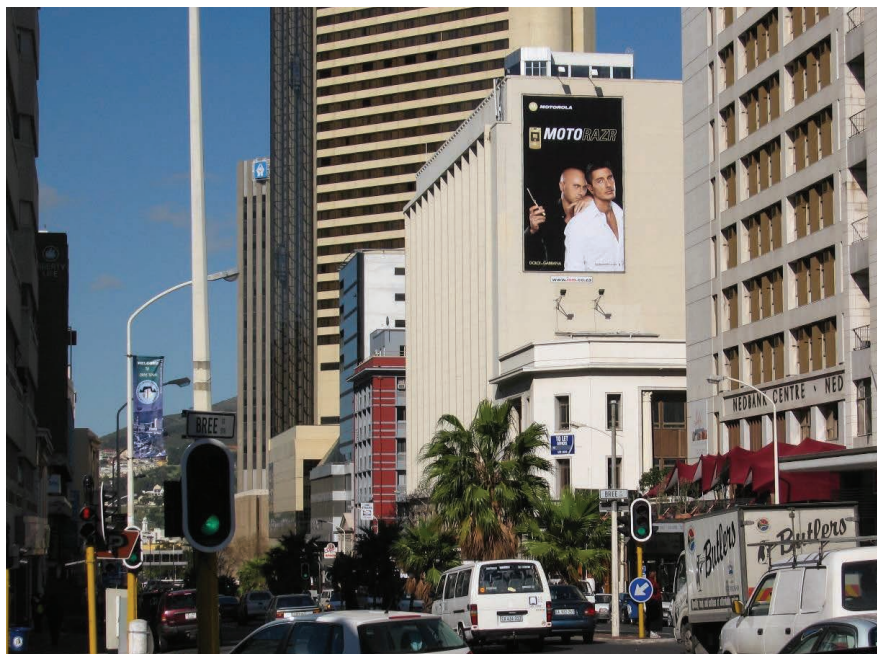

Independent outdoor media

Contact

T: +27 021 438 6666

M: +27 082 770 1770

E: brent@iom.co.za

Private Bag X1 Camps Bay

South Africa 8040

Cape Town CBD | Strand Street | Monex

This wall-sign is viewed in the centre of Cape Town CBD by traffic on the main Strand Street arterial which heads down towards Adderley Street and the N2 Foreshore Blvd beyond. Located on the corner of Loop Street, this site is visible on approach from Buitengracht Street and High Level Road, 3 sets of slow traffic lights away. This is one of Cape Town's long-standing prime CBD sites.

LSM: 5 –12

Traffic Count: 1m per month

GPS: -33.920002,18.420679

Style: Portrait

Size: 12,5m x 7,5m

Type: PVC

Illuminated: Yes

Alcohol (ARA): Yes

Production: Print, Install & Remove