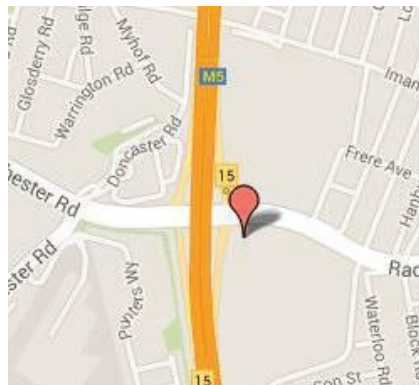

Independent outdoor media

Cape Town Kenilworth | Racecourse Road + M5 on-ramp | Kenilworth Bridge

This billboard faces traffic on the Kenilworth Bridge coming from the M5 (South) Highway. This prominent site is also viewed by traffic driving from the Kenilworth Bridge (M24 Racecourse Rd) from the Claremont/Cavendish/Kenilworth areas heading towards the residential Athlone/Mitchell's Plain areas and the M5 Highway. It is in very close proximity to the Kenilworth Shopping Centre and Access Park.

LSM: 4 -12

Traffic Count: p/m 1,2m

GPS: -33.987993,18.491693

Contact

T: +27 021 438 6666

M: +27 082 770 1770

E: brent@iom.co.za

Private Bag X1 8040

Camps Bay, South Africa

Style: Landscape

Size: 4m x 8m

Type: PVC

Illuminated: Yes

Alcohol: (ARA) No

Production: Print, Install & Remove